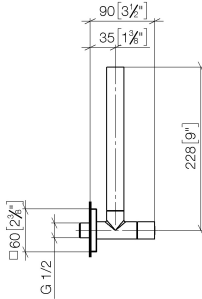

22 901 782

- rosette 60 x 60 mm
- hose covering 200mm, for shortening
- 1/2" connection
- WRAS 2205004

Fits: IMO, MEM, CL.1

	Brushed Platinum	22 901 782-06
	Chrome	22 901 782-00
	Platinum	22 901 782-08
	Dark Chrome	22 901 782-19
	Brushed Durabrass (23kt Gold)	22 901 782-28
	Matte Black	22 901 782-33
	Brushed Champagne (22kt Gold)	22 901 782-46
	Champagne (22kt Gold)	22 901 782-47
	Brushed Chrome	22 901 782-93
	Brushed Dark Platinum	22 901 782-99

22 901 782

mm [inches]

Flow rate chart

Certificates

WRAS\_2205004.

22 901 782

Parts for other finishes can be found here: [Chrome](#)

Spare parts list

No.	Item Number	Name	Quantity used	Delivery time
1	09 21 22 000-06	nipple	1	10
2	90 14 10 010 00 90	seal	1	2
3	09 28 22 020-06	pipe	1	10
4	04 24 04 220 01-06	threaded connector	1	-
Spare part can no longer be ordered, please order the replacement item				
5	09 20 22 001-06	handle	1	10
6	90 90 03 006 00 90	top	1	2
7	09 31 11 048 90	pin	1	2
8	09 27 78 042-06	rosette	1	10
9	09 14 10 112 90	seal	1	2