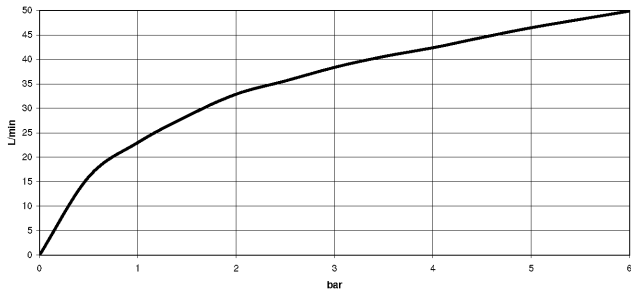

22 901 782

- rosette 60 x 60 mm
- hose covering 200mm, for shortening
- 1/2" connection
- WRAS 2205004

Fits: IMO, MEM, CL.1

	Brushed Platinum	22 901 782-06
	Chrome	22 901 782-00
	Platinum	22 901 782-08
	Dark Chrome	22 901 782-19
	Brushed Durabrass (23kt Gold)	22 901 782-28
	Matte Black	22 901 782-33
	Brushed Champagne (22kt Gold)	22 901 782-46
	Champagne (22kt Gold)	22 901 782-47
	Brushed Chrome	22 901 782-93
	Brushed Dark Platinum	22 901 782-99

22 901 782

mm [inches]

Flow rate chart

Certificates

WRAS\_2205004.

22 901 782

Parts for other finishes can be found here: [Chrome](#)

Spare parts list