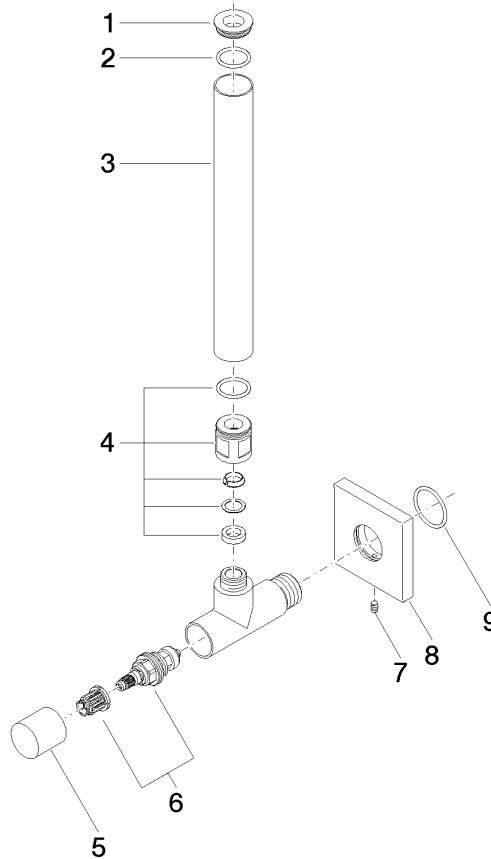

22 901 782

- rosette 60 x 60 mm
- hose covering 200mm, for shortening
- 1/2" connection
- WRAS 2205004

Fits: IMO, MEM, CL.1

	Brushed Platinum	22 901 782-06
	Chrome	22 901 782-00
	Platinum	22 901 782-08
	Dark Chrome	22 901 782-19
	Brushed Durabrass (23kt Gold)	22 901 782-28
	Matte Black	22 901 782-33
	Brushed Champagne (22kt Gold)	22 901 782-46
	Champagne (22kt Gold)	22 901 782-47
	Brushed Chrome	22 901 782-93
	Brushed Dark Platinum	22 901 782-99

22 901 782

mm [inches]

Flow rate chart

Certificates

WRAS\_2205004.

22 901 782

Parts for other finishes can be found here: [Chrome](#)

Spare parts list

No.	Item Number	Name	Quantity used	Delivery time
1	09 21 22 000-06	nipple	1	10
2	90 14 10 010 00 90	seal	1	2
3	09 28 22 020-06	pipe	1	10
4	04 24 04 220 01-06	threaded connector	1	-
Spare part can no longer be ordered, please order the replacement item				
5	09 20 22 001-06	handle	1	10
6	90 90 03 006 00 90	top	1	2
7	09 31 11 048 90	pin	1	2
8	09 27 78 042-06	rosette	1	10
9	09 14 10 112 90	seal	1	2